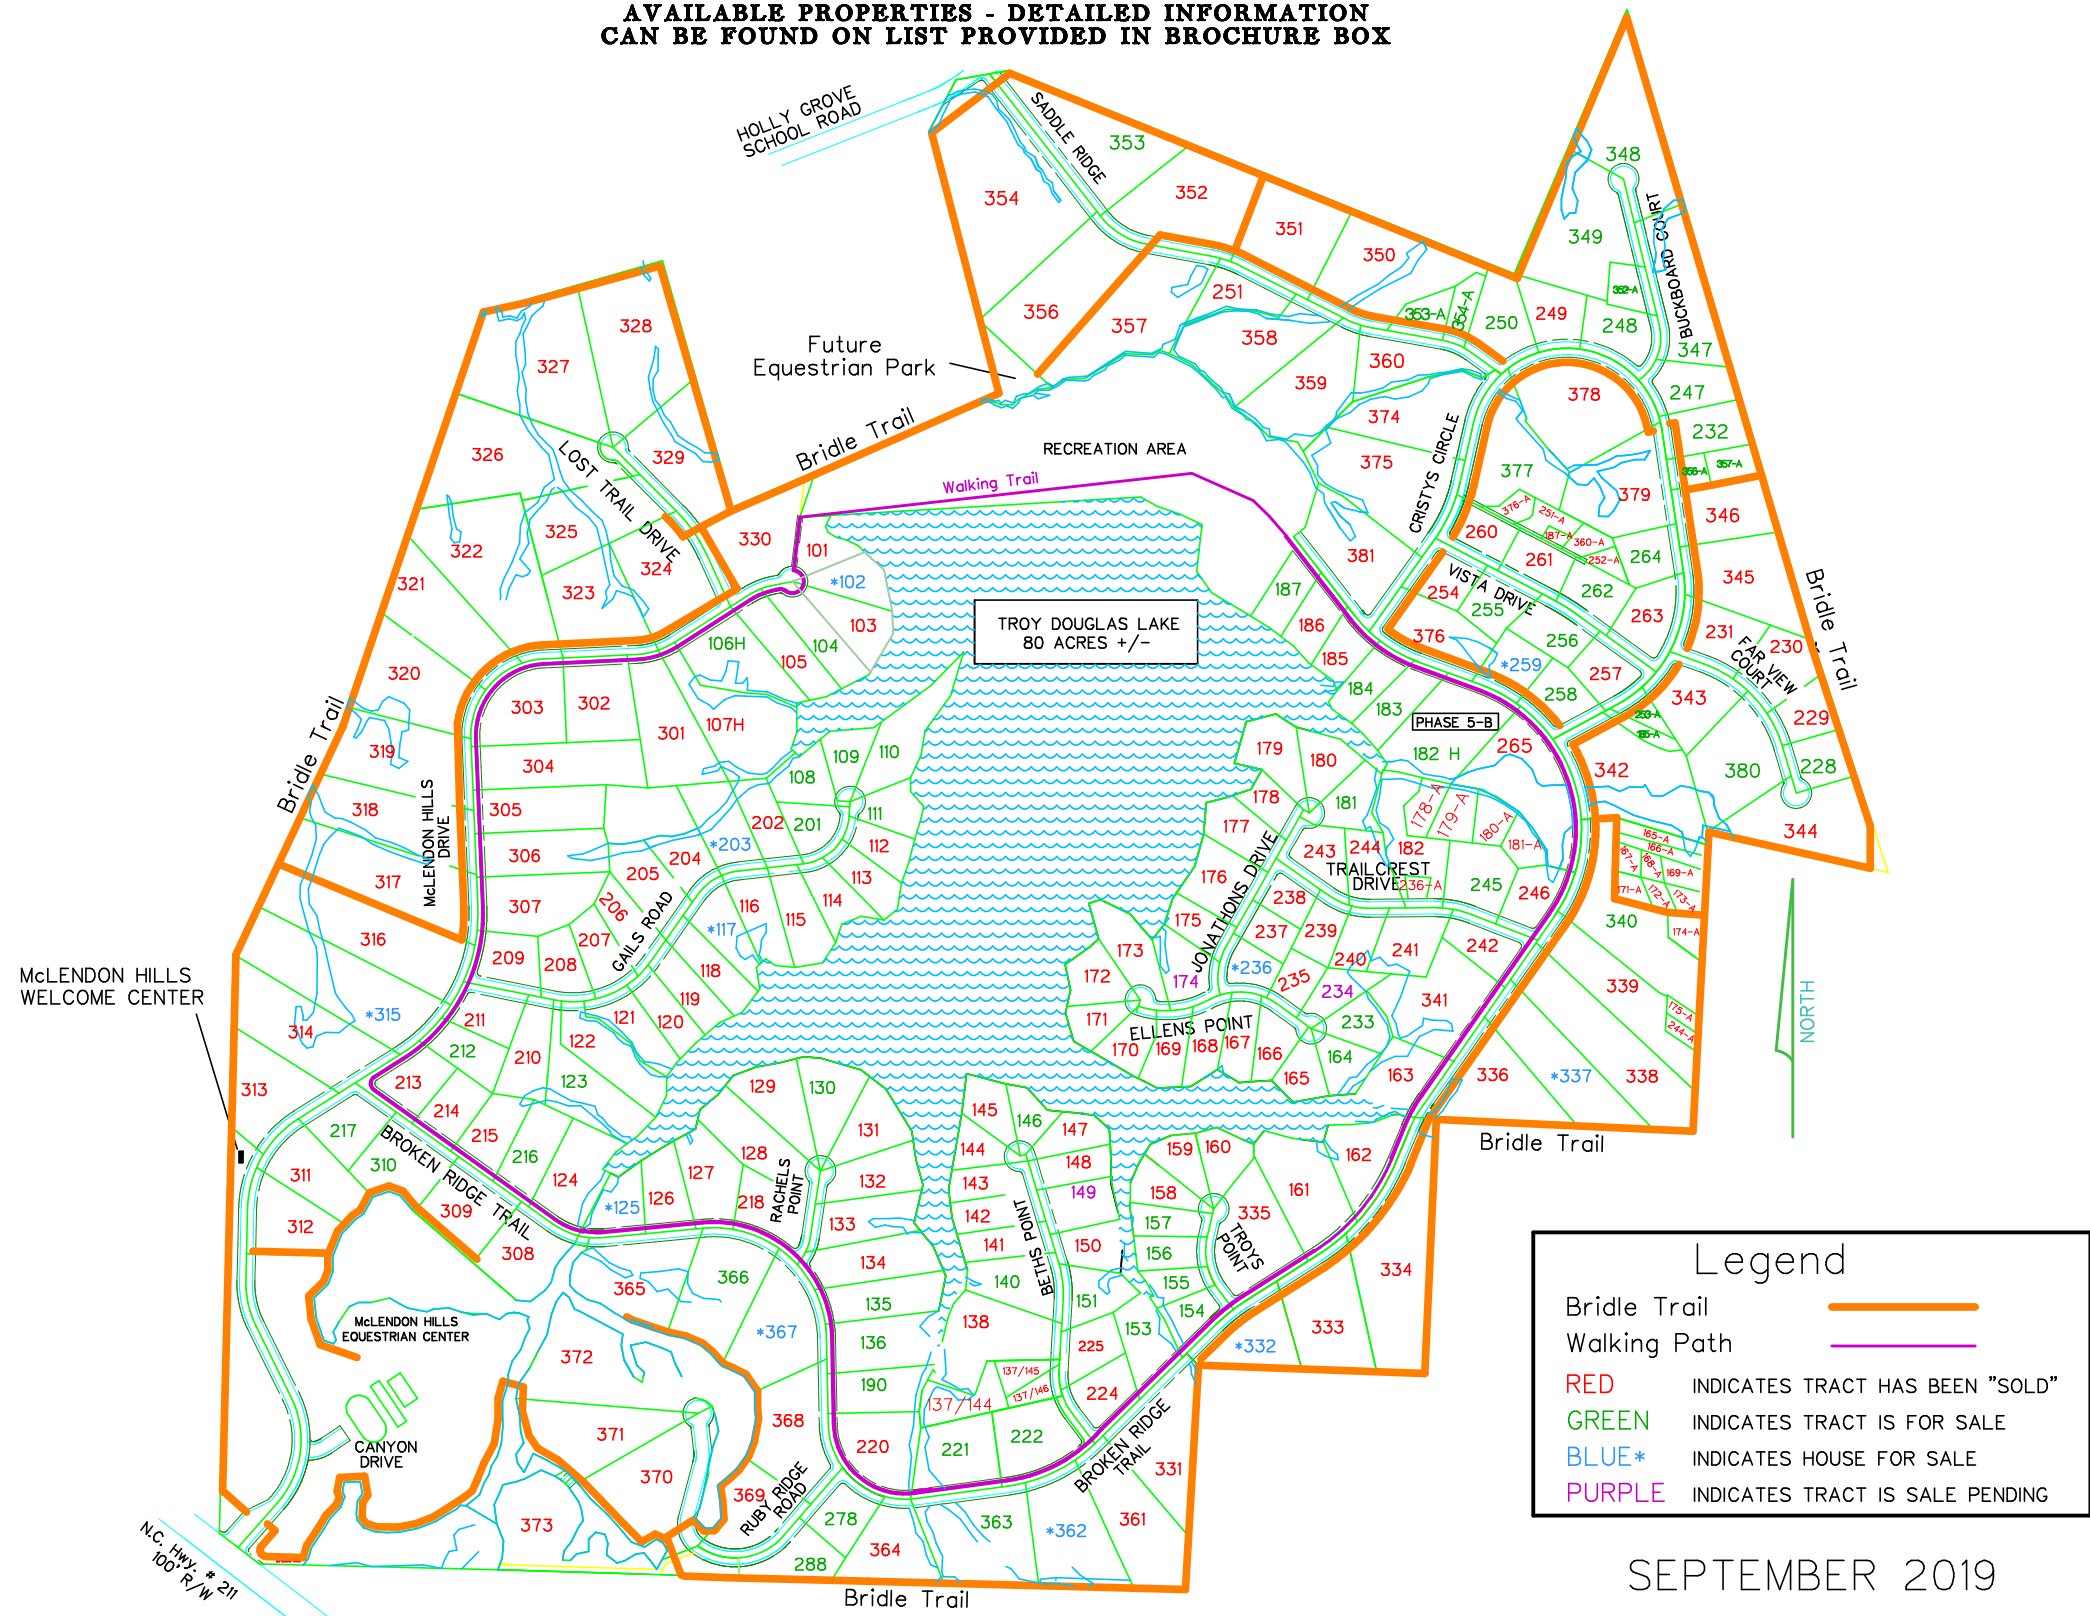

# McLendon Hills

AVAILABLE PROPERTIES - DETAILED INFORMATION  
CAN BE FOUND ON LIST PROVIDED IN BROCHURE BOX

**Legend**

- Bridle Trail —
- Walking Path —
- RED INDICATES TRACT HAS BEEN "SOLD"
- GREEN INDICATES TRACT IS FOR SALE
- BLUE\* INDICATES HOUSE FOR SALE
- PURPLE INDICATES TRACT IS SALE PENDING

SEPTEMBER 2019