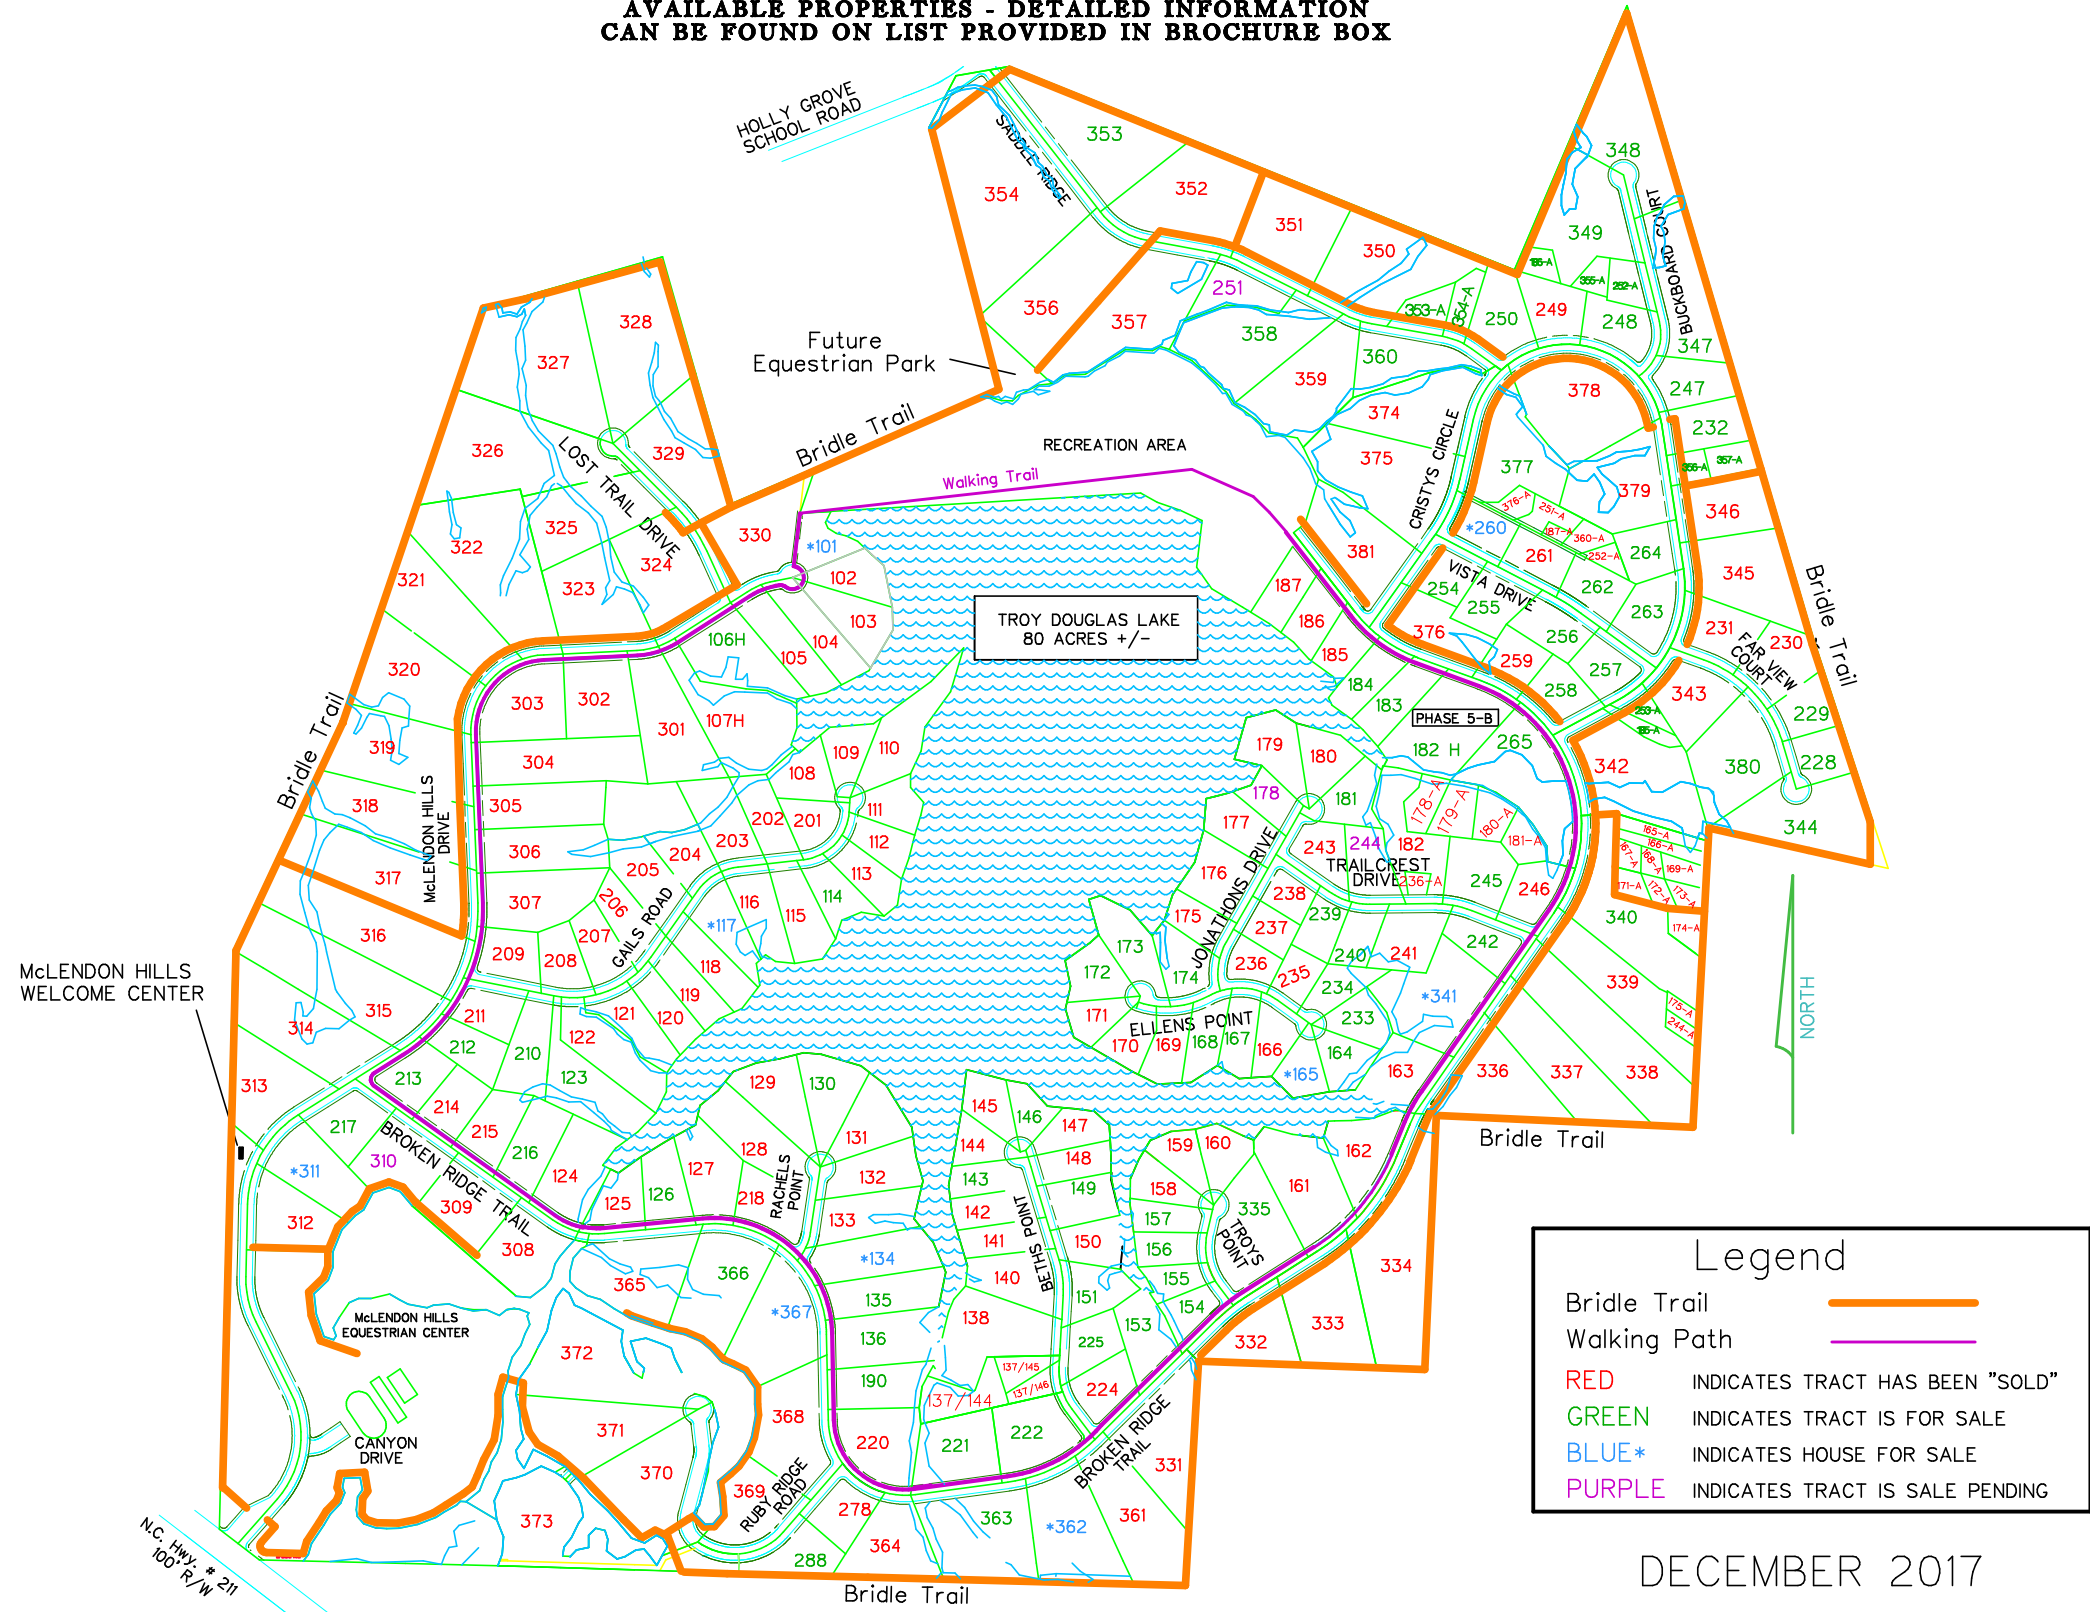

McLendon Hills

AVAILABLE PROPERTIES - DETAILED INFORMATION
CAN BE FOUND ON LIST PROVIDED IN BROCHURE BOX

Legend

- Bridle Trail —
- Walking Path —
- RED INDICATES TRACT HAS BEEN "SOLD"
- GREEN INDICATES TRACT IS FOR SALE
- BLUE* INDICATES HOUSE FOR SALE
- PURPLE INDICATES TRACT IS SALE PENDING

DECEMBER 2017