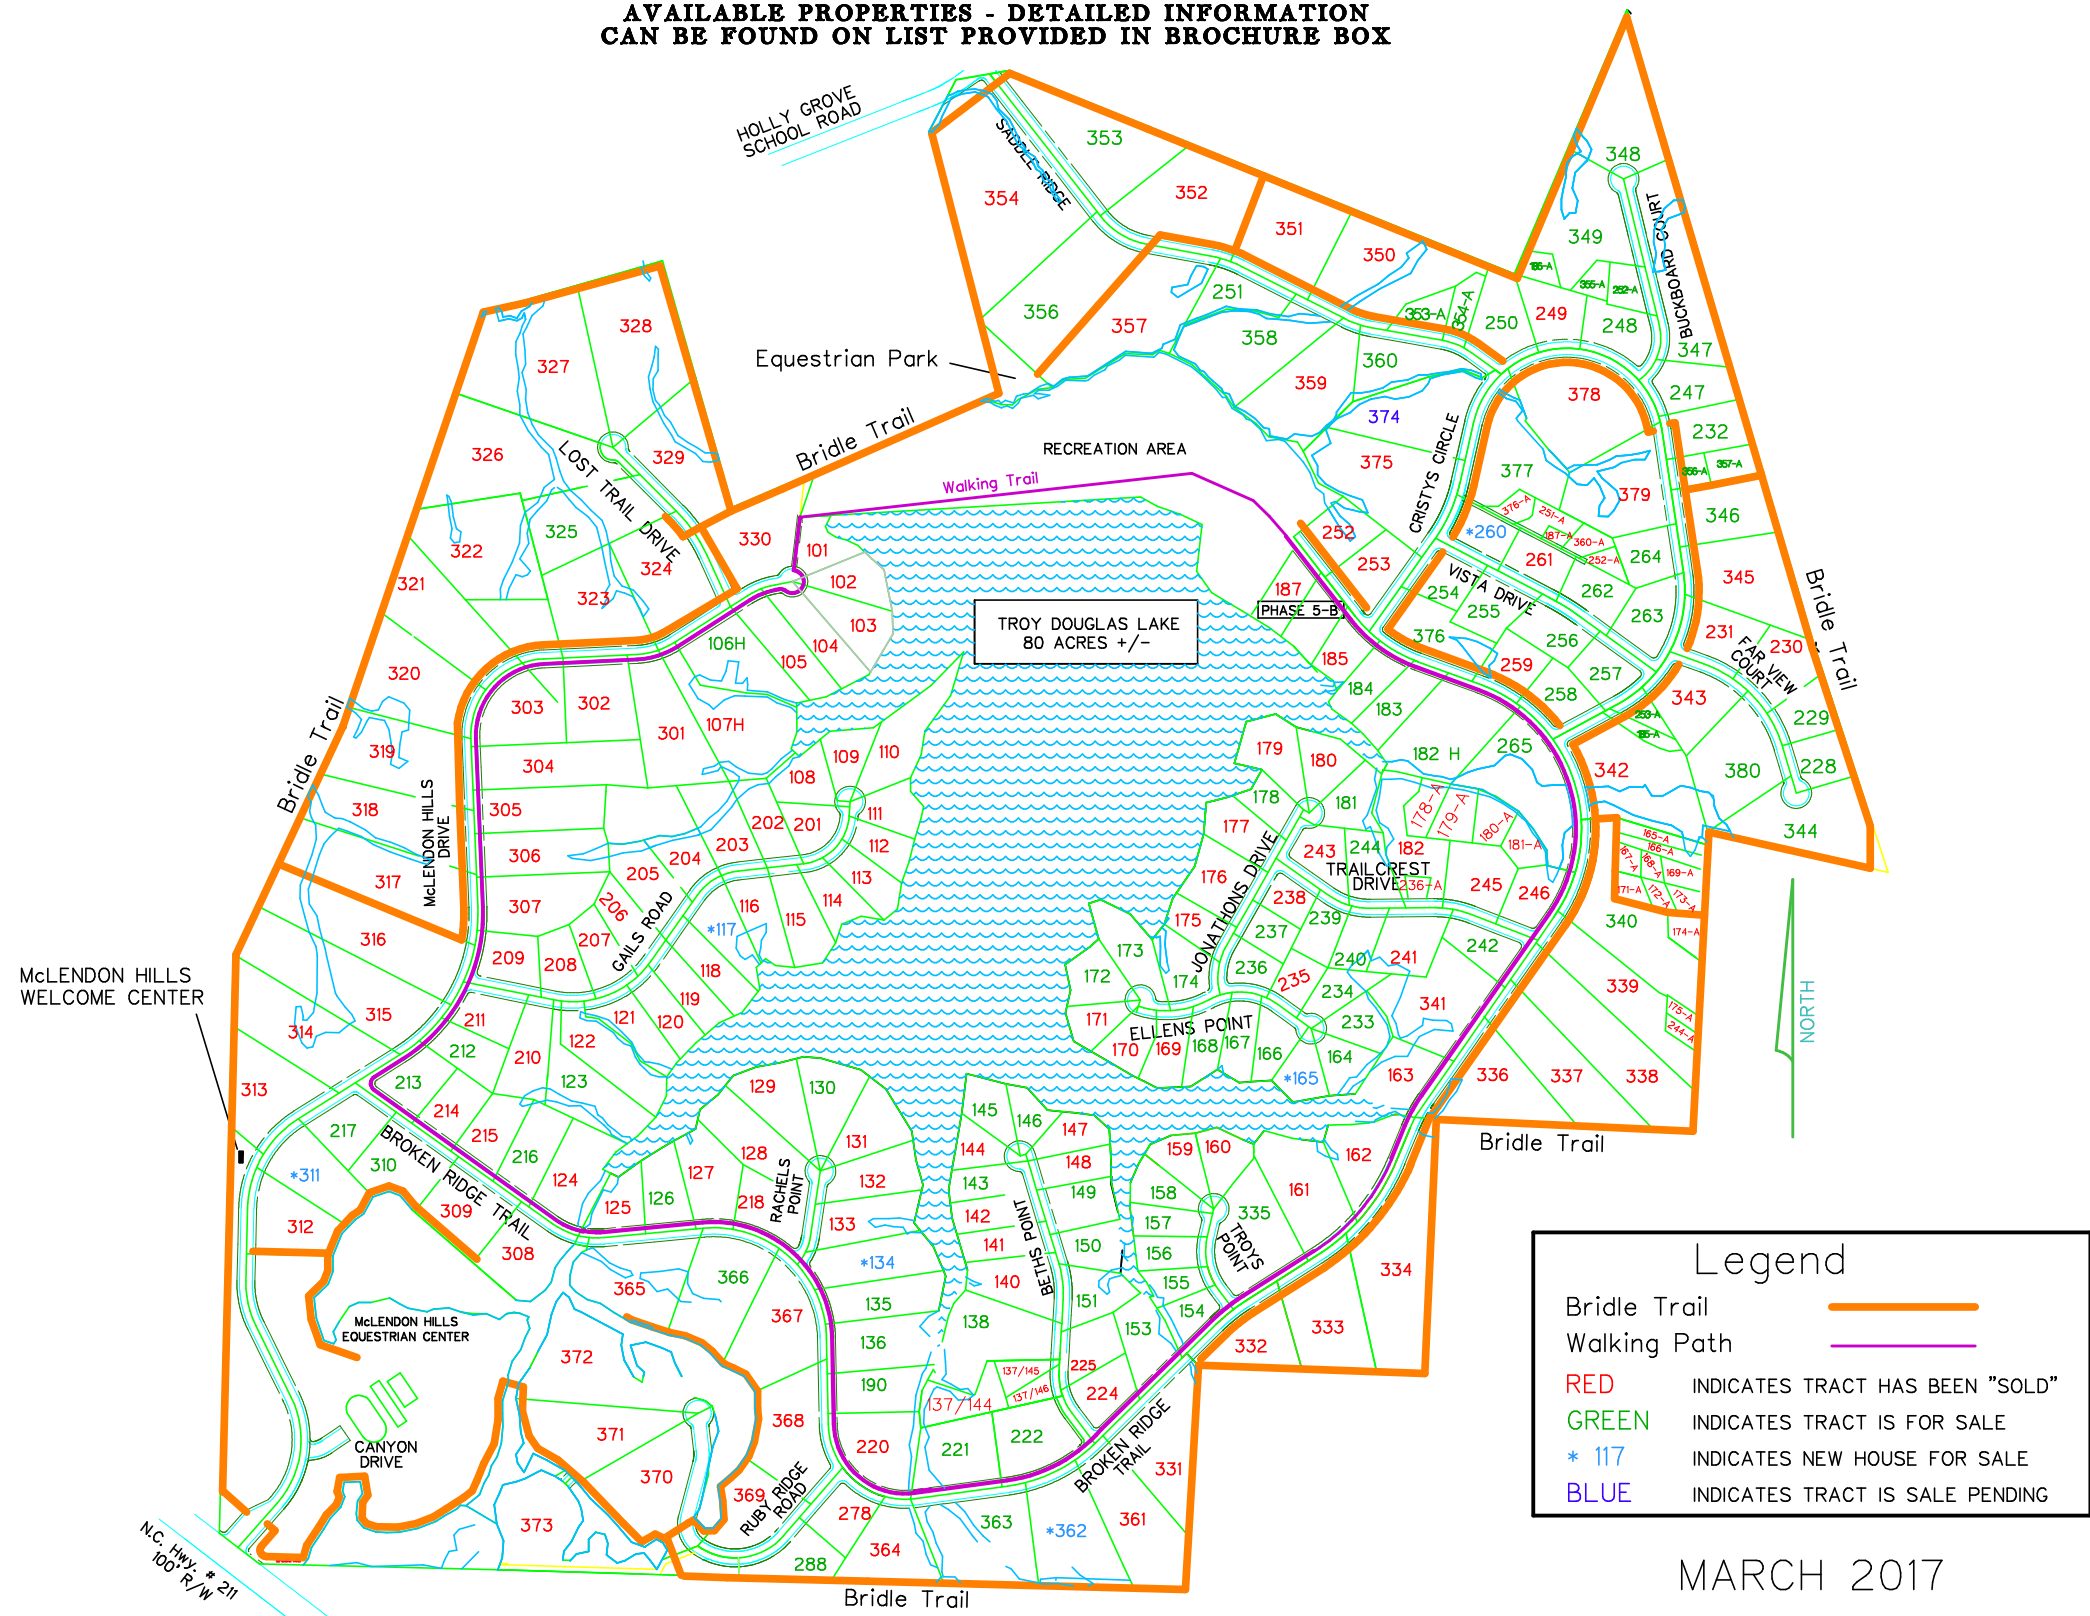

McLendon Hills

AVAILABLE PROPERTIES - DETAILED INFORMATION
CAN BE FOUND ON LIST PROVIDED IN BROCHURE BOX

Legend

- Bridle Trail —
- Walking Path —
- RED INDICATES TRACT HAS BEEN "SOLD"
- GREEN INDICATES TRACT IS FOR SALE
- * 117 INDICATES NEW HOUSE FOR SALE
- BLUE INDICATES TRACT IS SALE PENDING